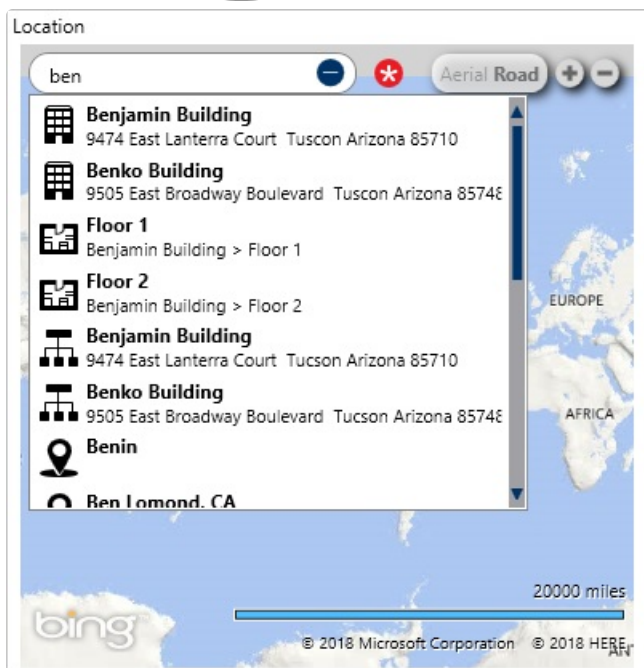

# Location Search Results for Dispatchers

Last Modified on 10/01/2019 3:04 pm EDT

When entering search criteria for a location in the **Create Dispatch**, **Dispatch Details**, or **Schedule Dispatch** panels, the following will appear in the results:

- **Locations**, which appear in the search results with the 🏢 icon.
- **Indoor location points**, which appear in the search results with the 🏠 icon.
- **Global addresses**, which appear (if enabled in the **System Settings**), in the search results with the 📍 icon.

*Location search results as they appear in the Create Dispatch and Dispatch Details panels.*

To view the three most recently used locations and three most commonly used locations for the current user and session, if any, click the **Search locations** field in the **Create Dispatch**, **Dispatch Details**, and **Schedule Dispatch** panels without entering search criteria.

In other panels, each type of location (location or indoor location point) is labelled and color coded:

- **Light blue:** A saved Dispatch location, labelled as **Locations**.
- **Gray:** An indoor location point, labelled as **Locations - Indoor**.