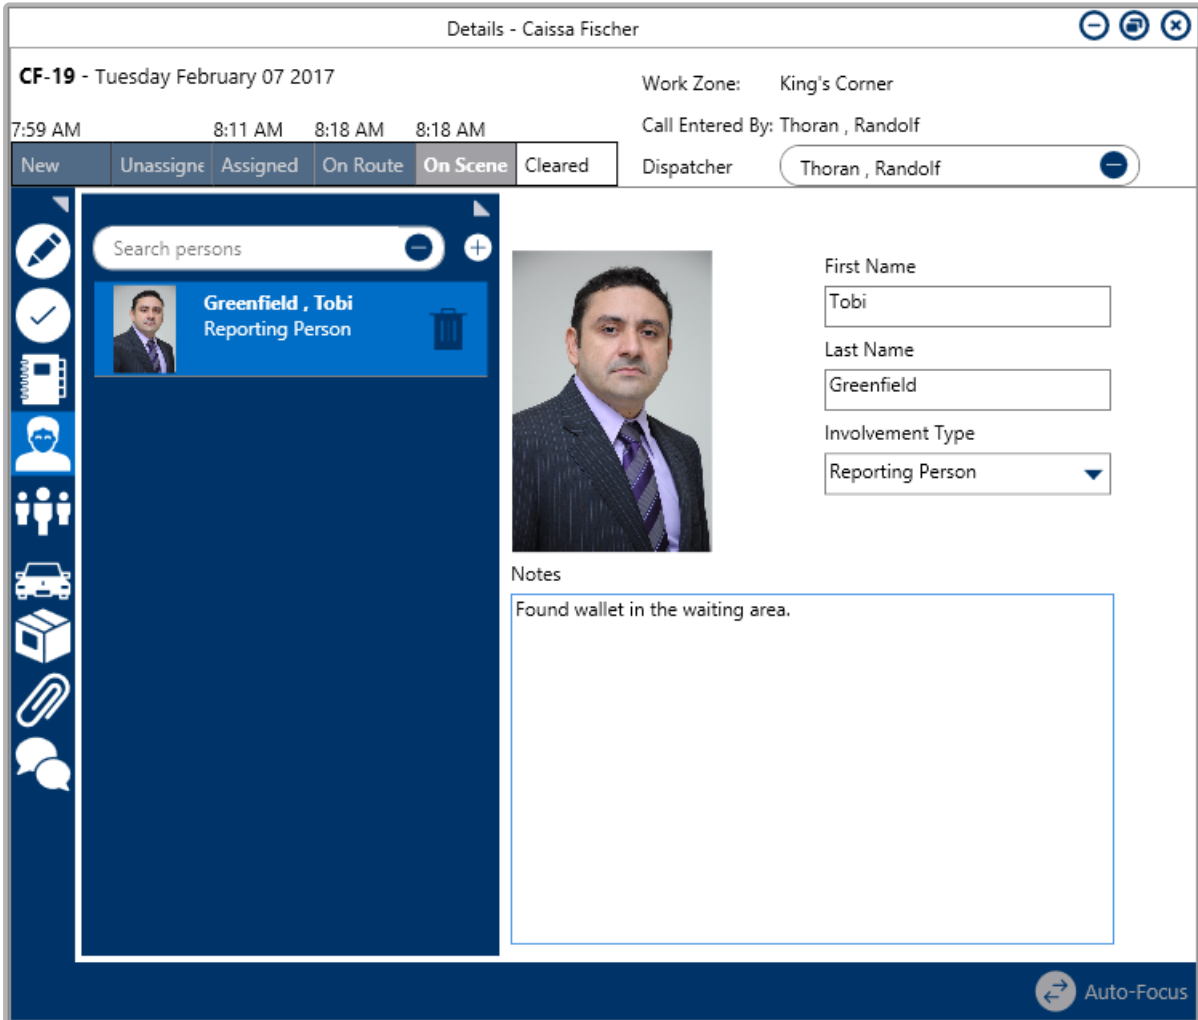

Person Logs Overview

Last Modified on 10/01/2019 3:04 pm EDT

A **person log** records any people who were involved in a dispatch. Examples of an involved person can include a witness, victim, suspect, or responding person.

A saved Person log in the Details panel.