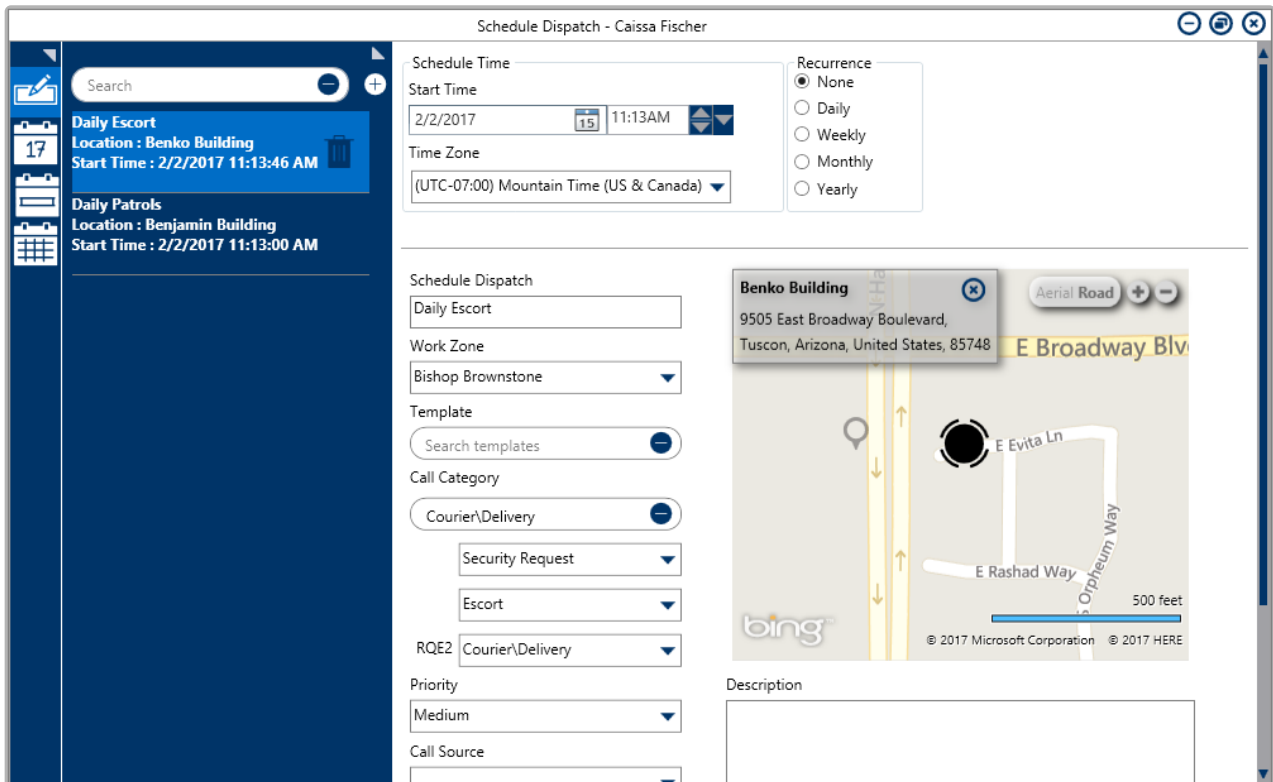

Scheduled Dispatches Overview

Last Modified on 10/01/2019 3:04 pm EDT

Scheduled dispatches are dispatches that are expected to occur in the future. You can view exactly when upcoming dispatches are scheduled by viewing the **Daily**, **Weekly**, and **Monthly** calendars in the **Schedule Dispatch** panel.

Once a scheduled dispatch is created, it will appear in the **Dispatches** panel at the specified date and time. Scheduled dispatches can be scheduled to occur once or recur daily, weekly, or monthly.

The Schedule Dispatch panel displaying a previously saved scheduled dispatch.