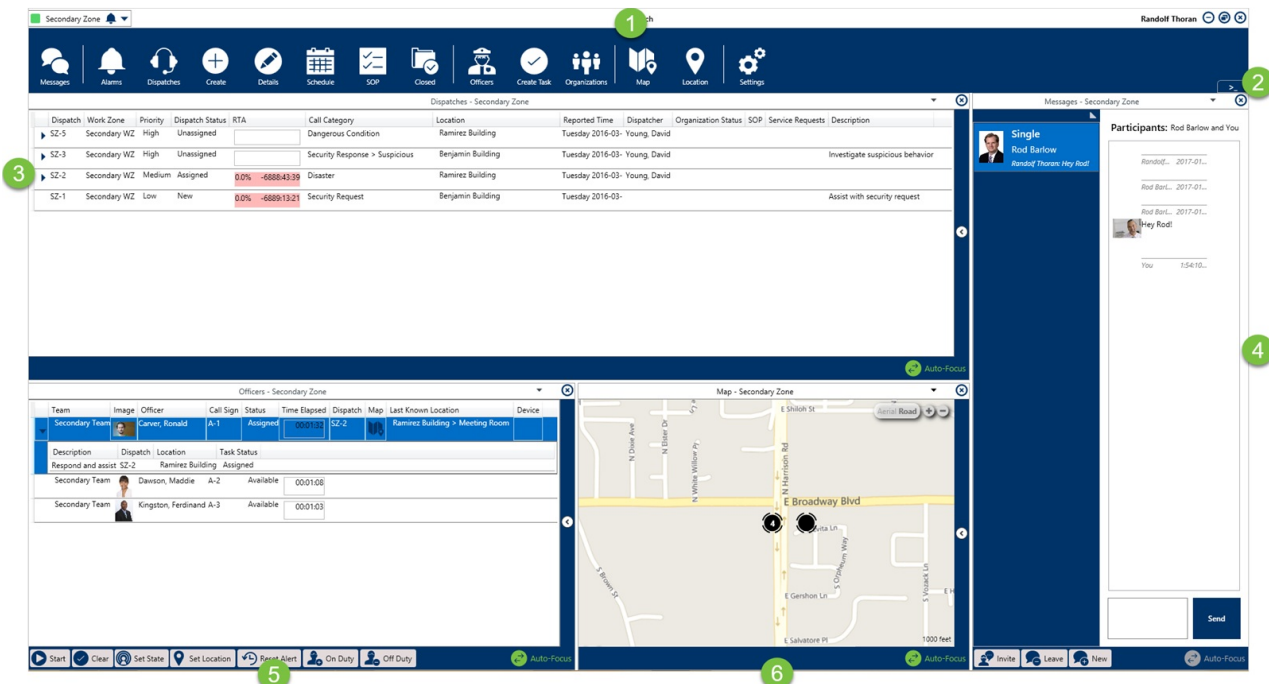

Dispatch Home Screen

Last Modified on 10/01/2019 3:06 pm EDT

The Dispatch **home screen** (the main working area within the application) includes a ribbon with quick access to the most common functions, along with a number of panels, including **Dispatches, Officers, Maps, and Messages.**

The Dispatch home screen.

The following elements will be outlined in the following articles:

1. [The Ribbon](#)
2. [Command Line](#)
3. [Dispatches Panel](#)
4. [Messages Panel](#)
5. [Officers Panel](#)
6. [Map Panel](#)